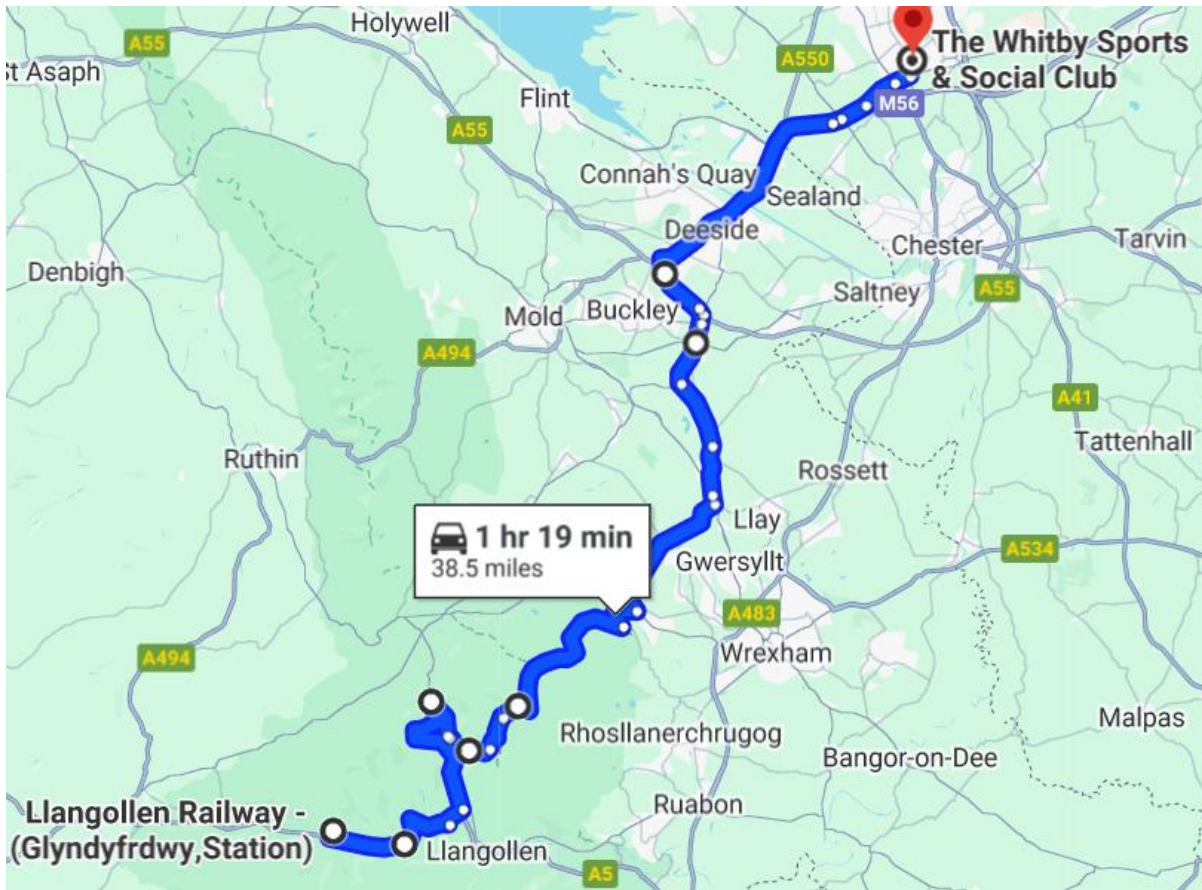

# SATURDAY MAPS

## Map 1: Whitby Club to Glyndyfrdwy Station

**Map 2: Glyndyfrdwy Station to Whitby Club**

**Map 3: Circular Tour of North Wales**