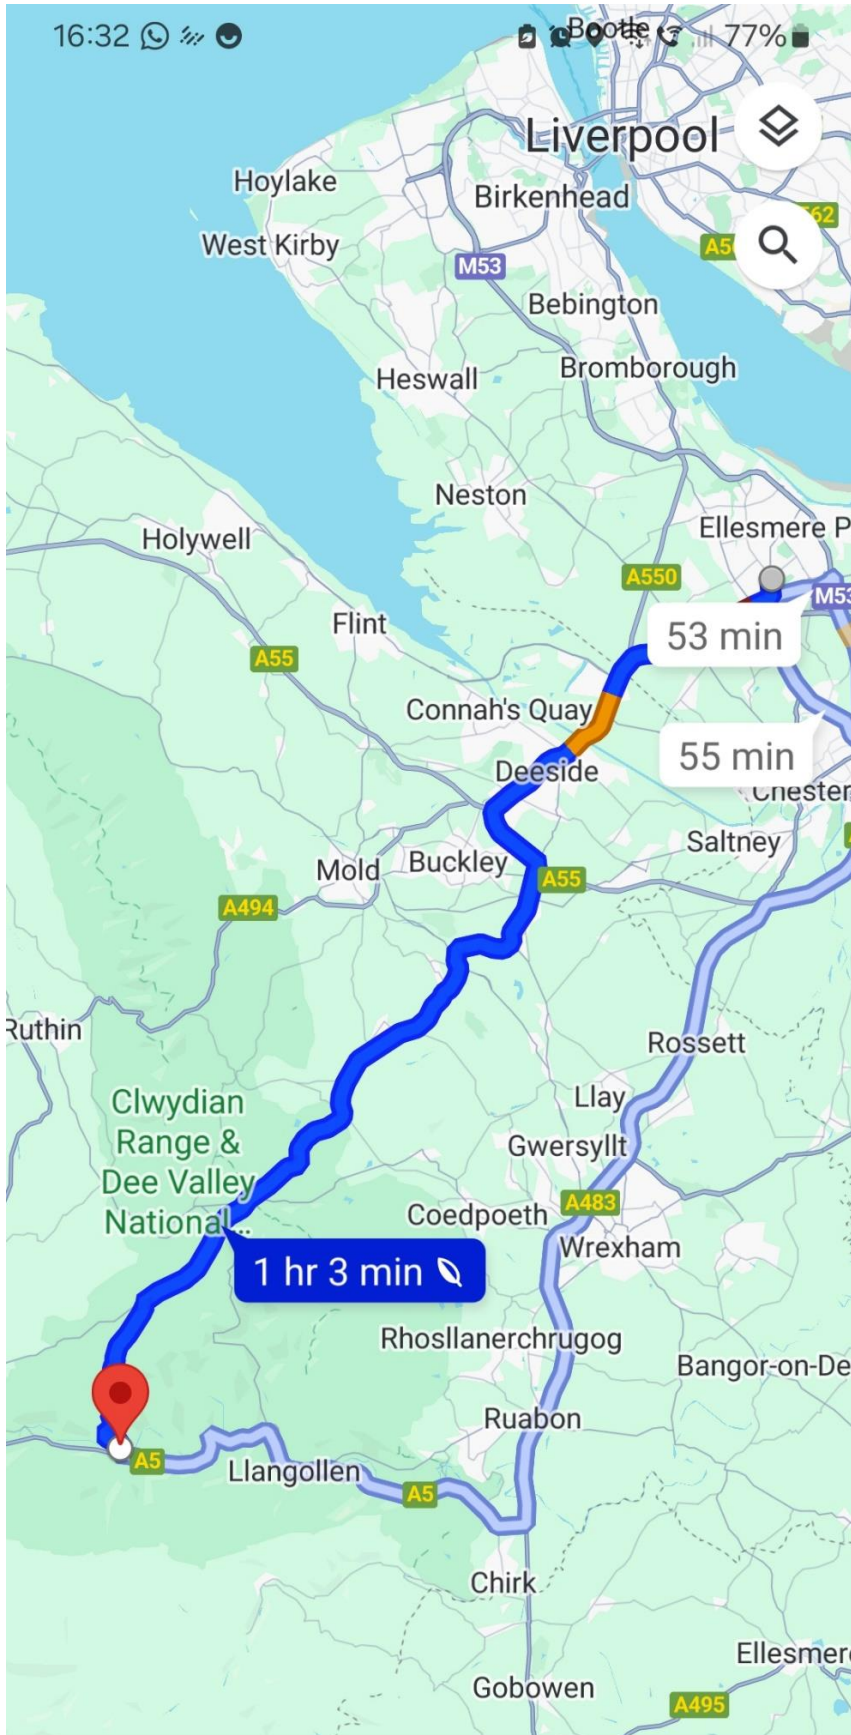

# SATURDAY MAPS

## Map 1: Whitby Club to Glyndyfrdwy Station

**Map 2: Glyndyfrdwy Station to Whitby Club**

**Map 3: Circular Tour of North Wales**